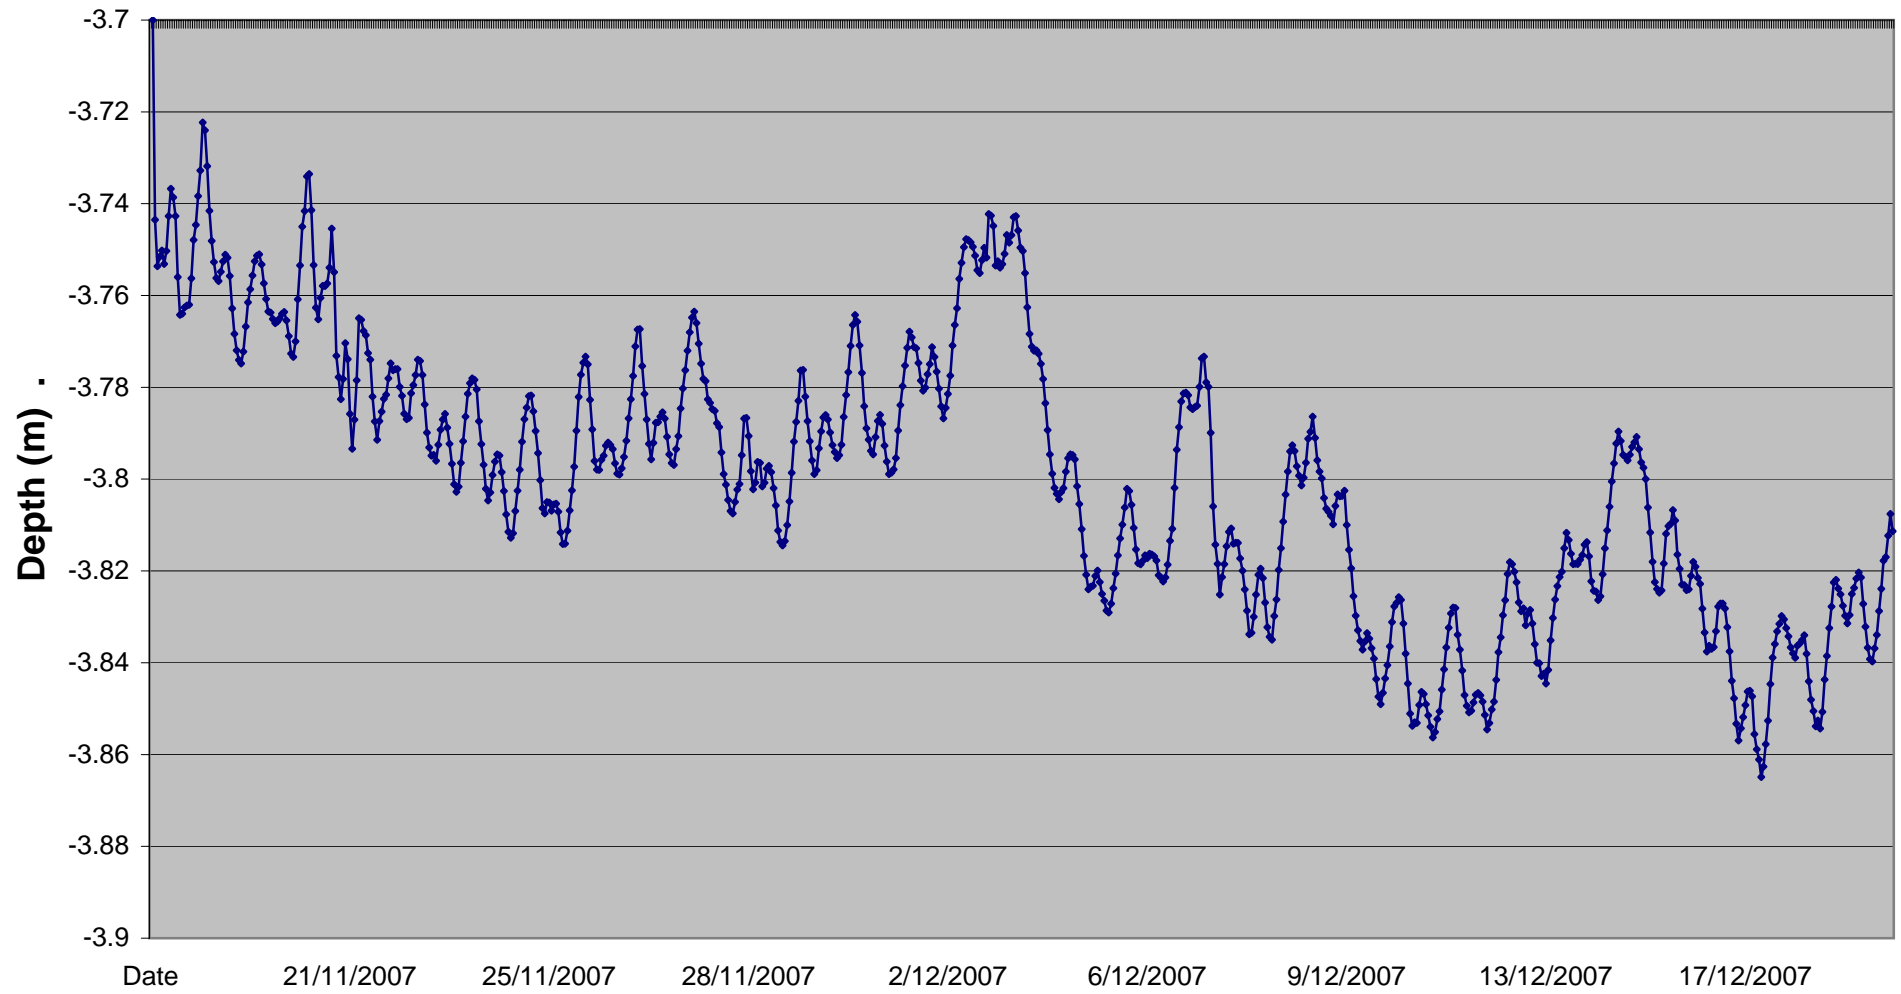

Gunbower watertable (young plantation)

Bore Hydrograph Saline Depression Gunbower

Gunbower Watertable Saline Depression (NOT corrected for barometric pressure)

Gunbower watertable depth (within climate station)

Gunbower Evaporation Class A Pan