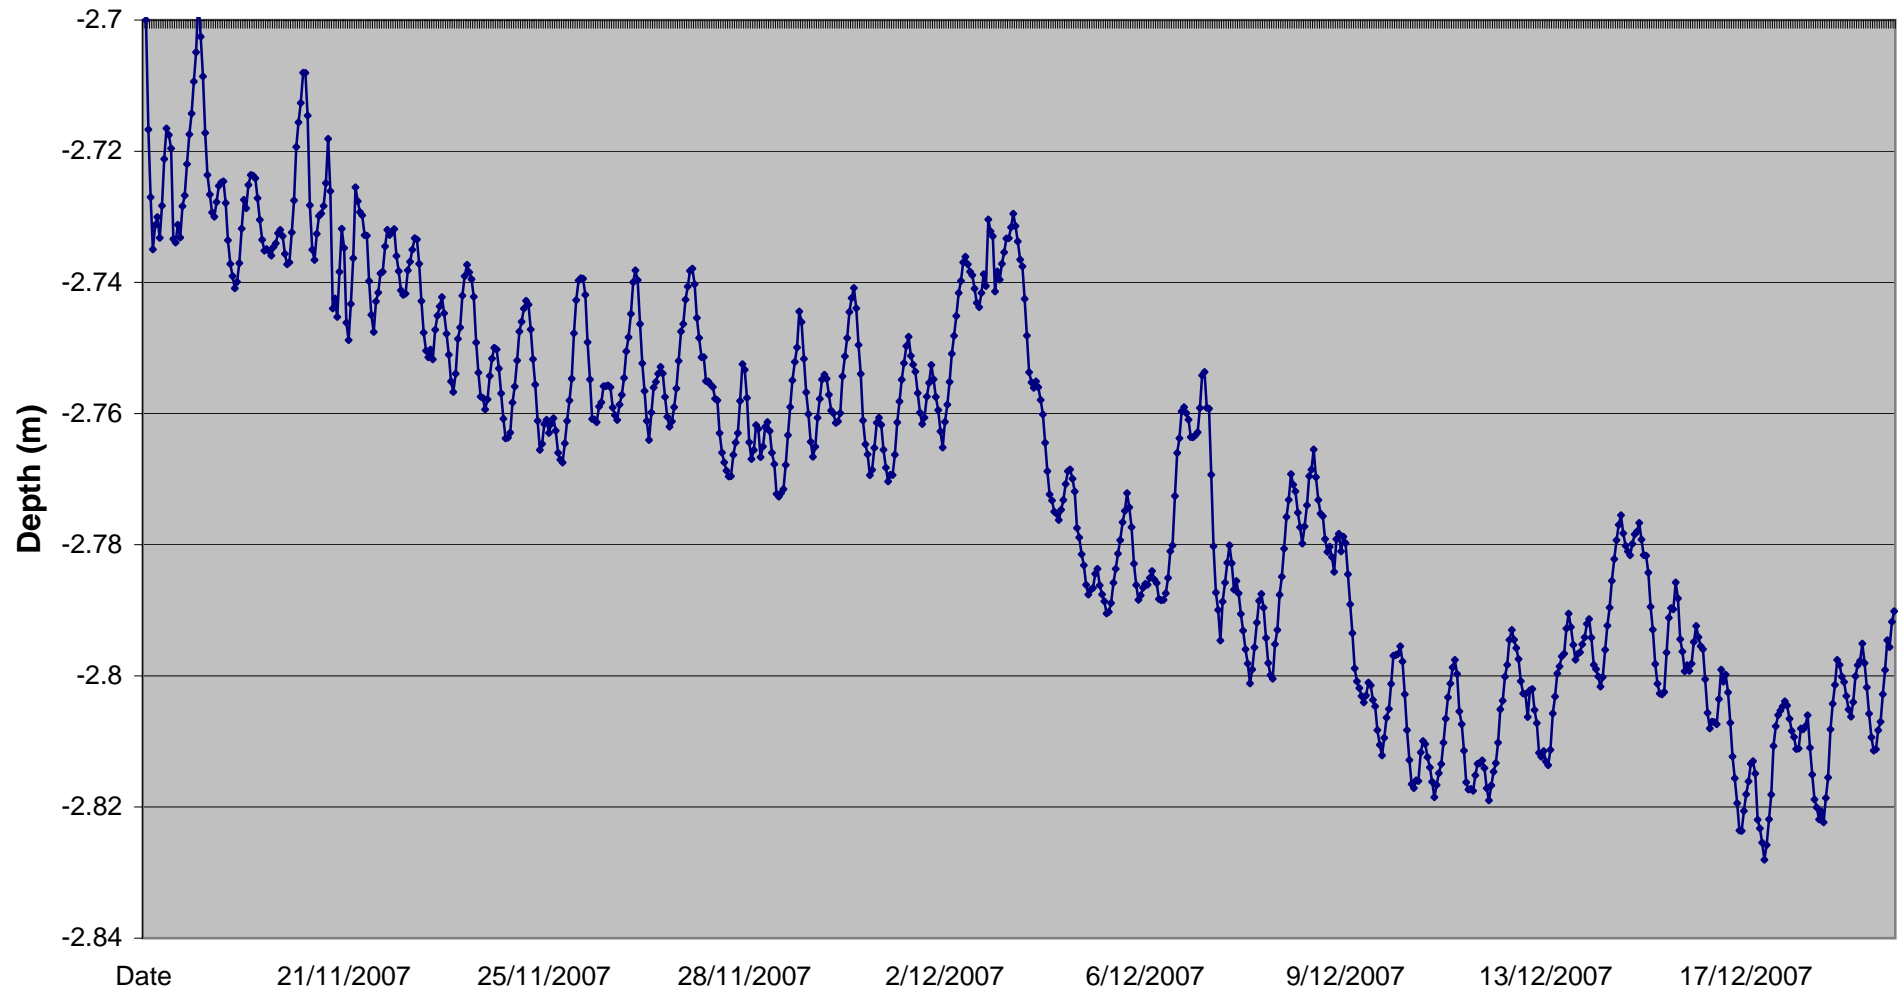

Gunbower watertable (young plantation)

Bore Hydrograph Saline Depression Gunbower

Gunbower Watertable Saline Depression (NOT corrected for barometric pressure)

Gunbower watertable depth (within climate station)

Gunbower Evaporation Class A Pan