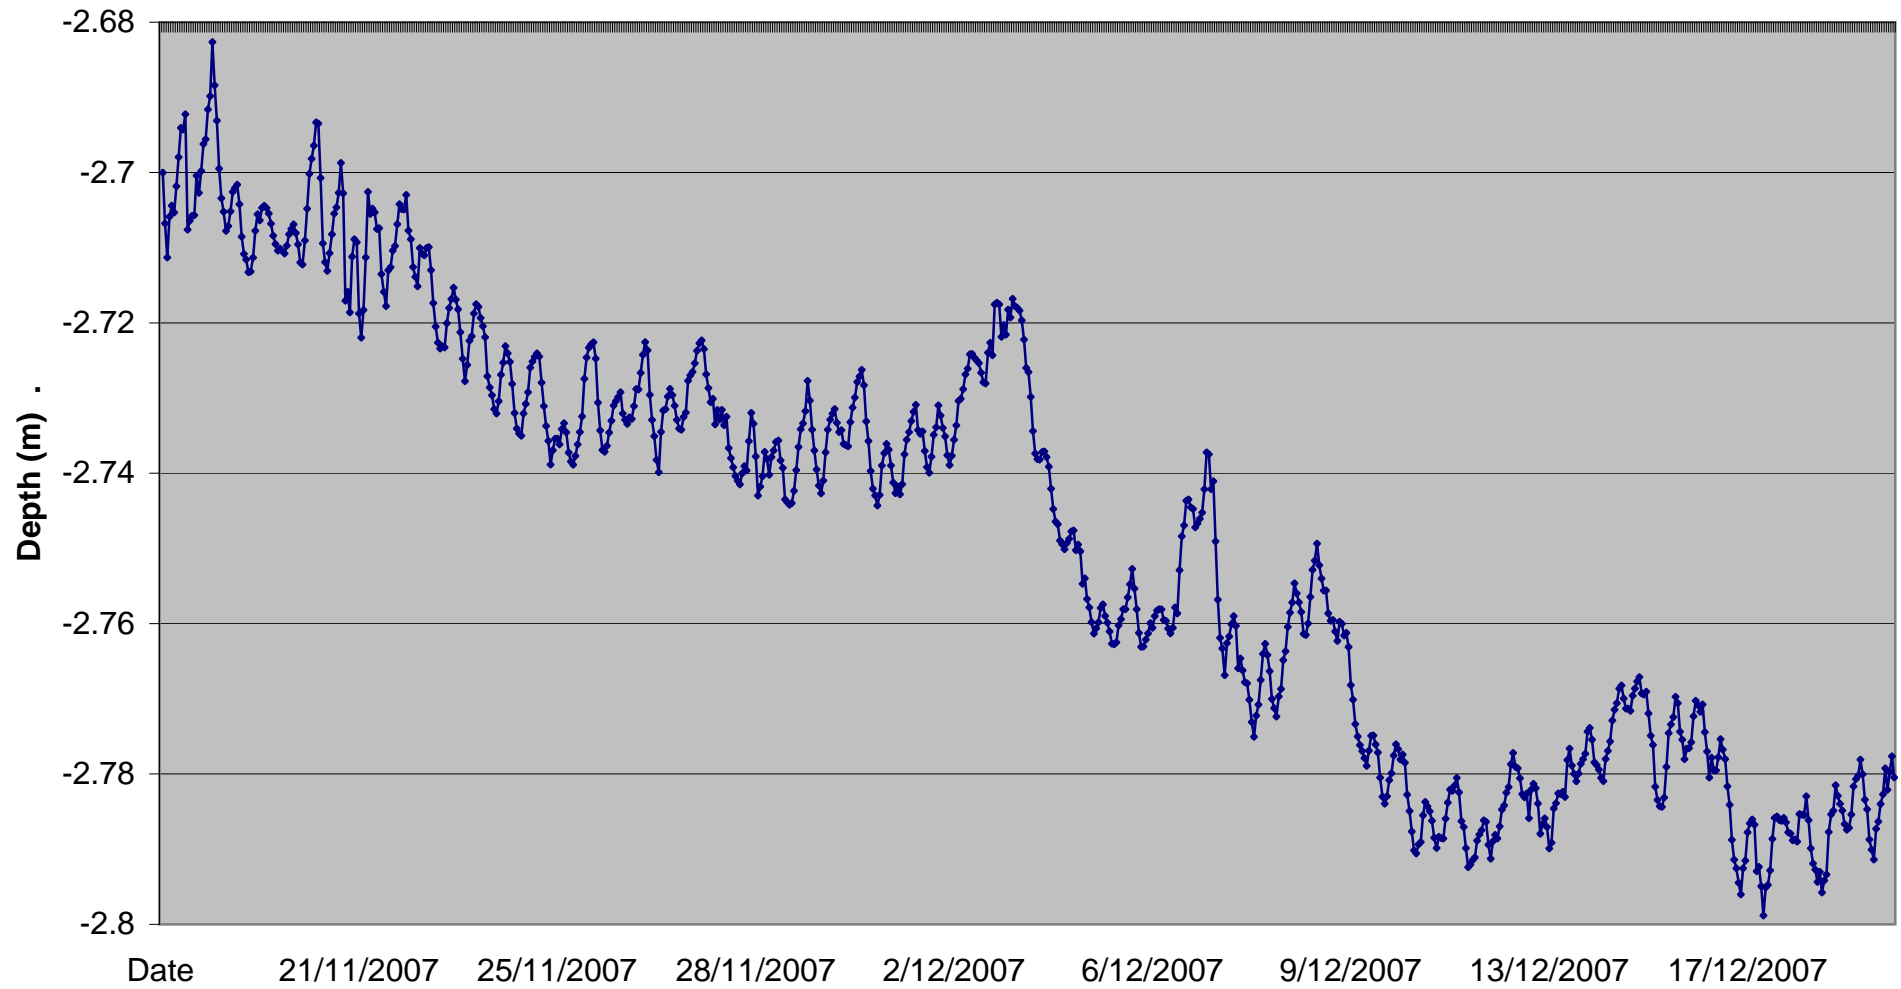

Gunbower watertable (young plantation)

Bore Hydrograph Saline Depression Gunbower

Gunbower Watertable Saline Depression (NOT corrected for barometric pressure)

Gunbower watertable depth (within climate station)

Gunbower Evaporation Class A Pan