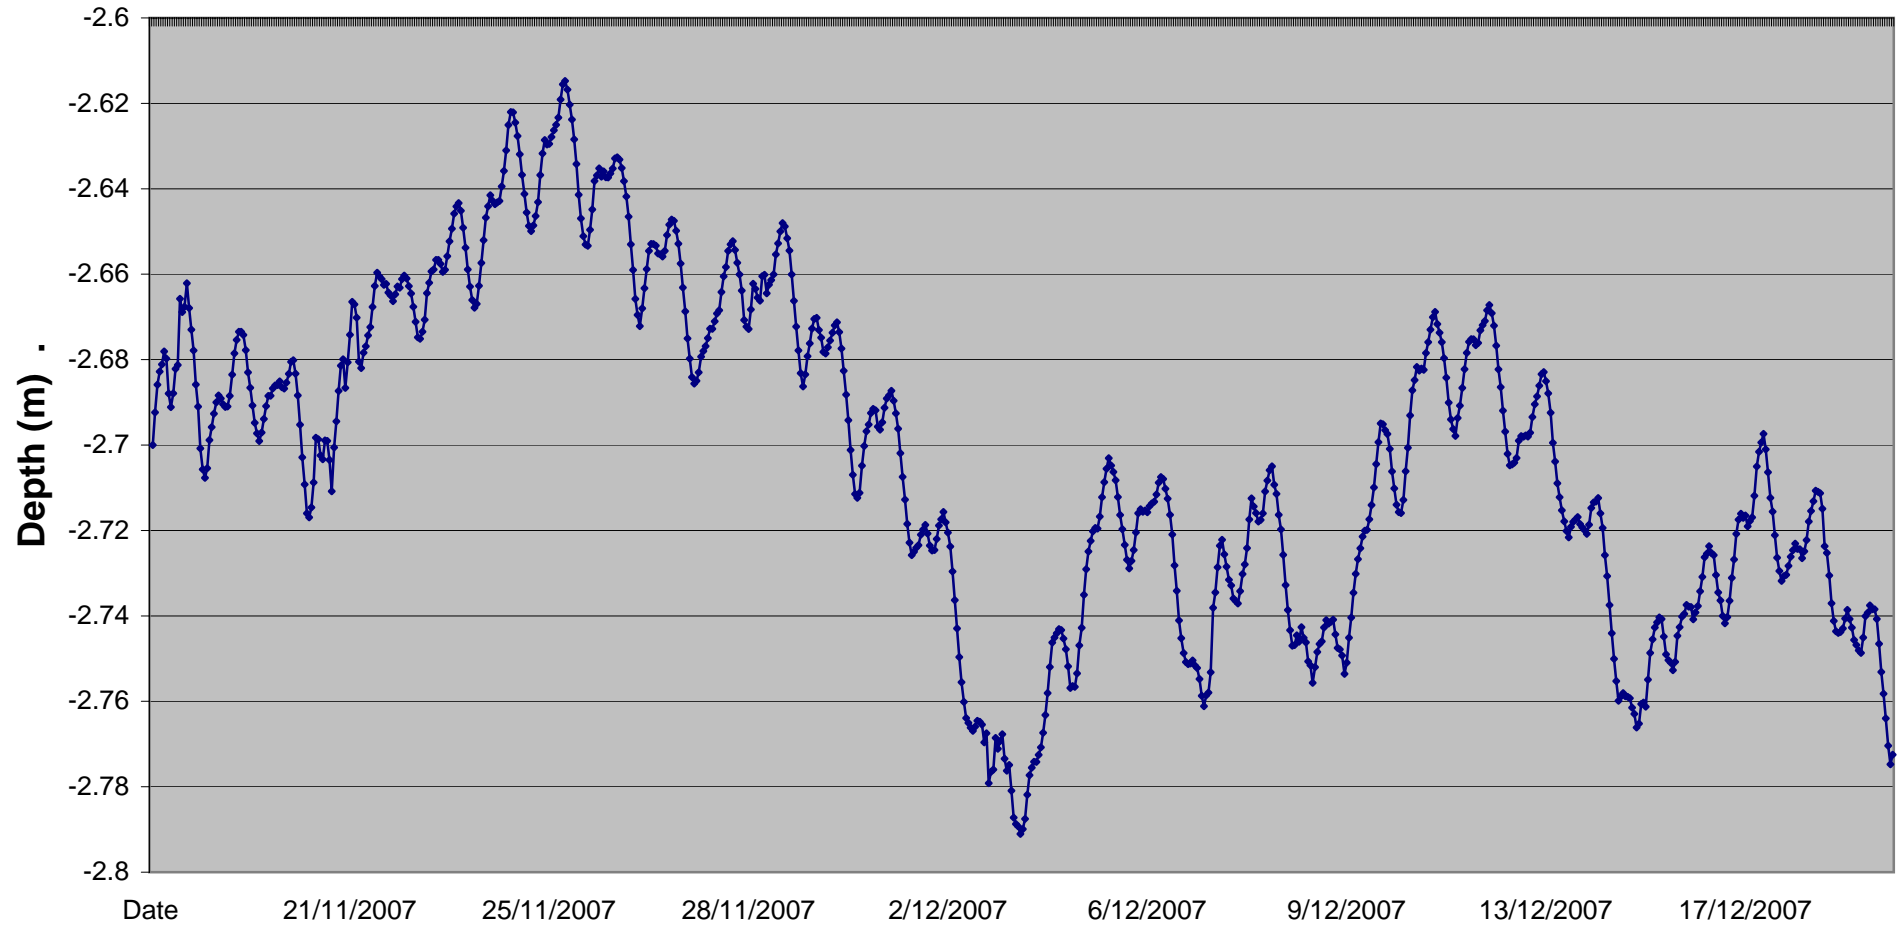

Gunbower watertable (young plantation)

Bore Hydrograph Saline Depression Gunbower

Gunbower Watertable Saline Depression (NOT corrected for barometric pressure)

Gunbower watertable depth (within climate station)

Gunbower Evaporation Class A Pan